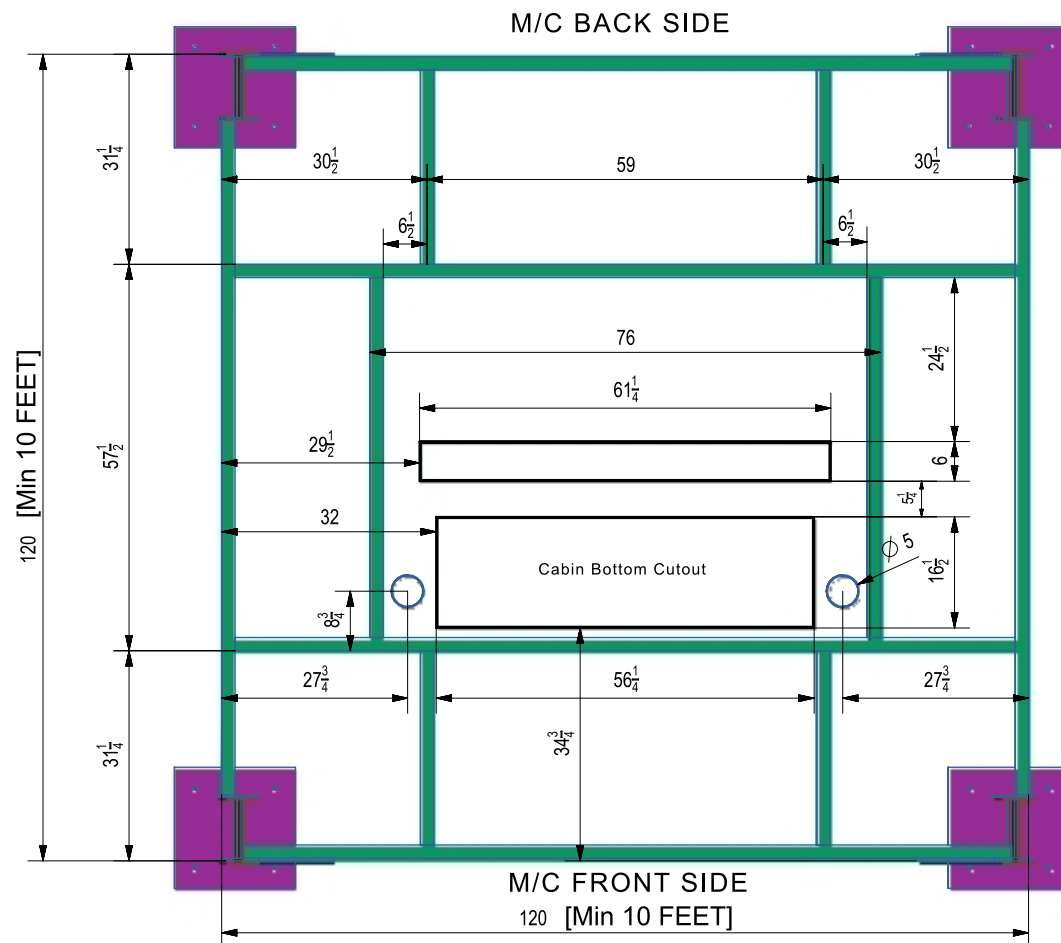

CABIN BOTTOM SHEET CUTOUT DIMENSION

TRENDZ T20 - 4 CHUTE

Cabin Bottom Cutout

ALL DIMENSIONS ARE IN INCHES