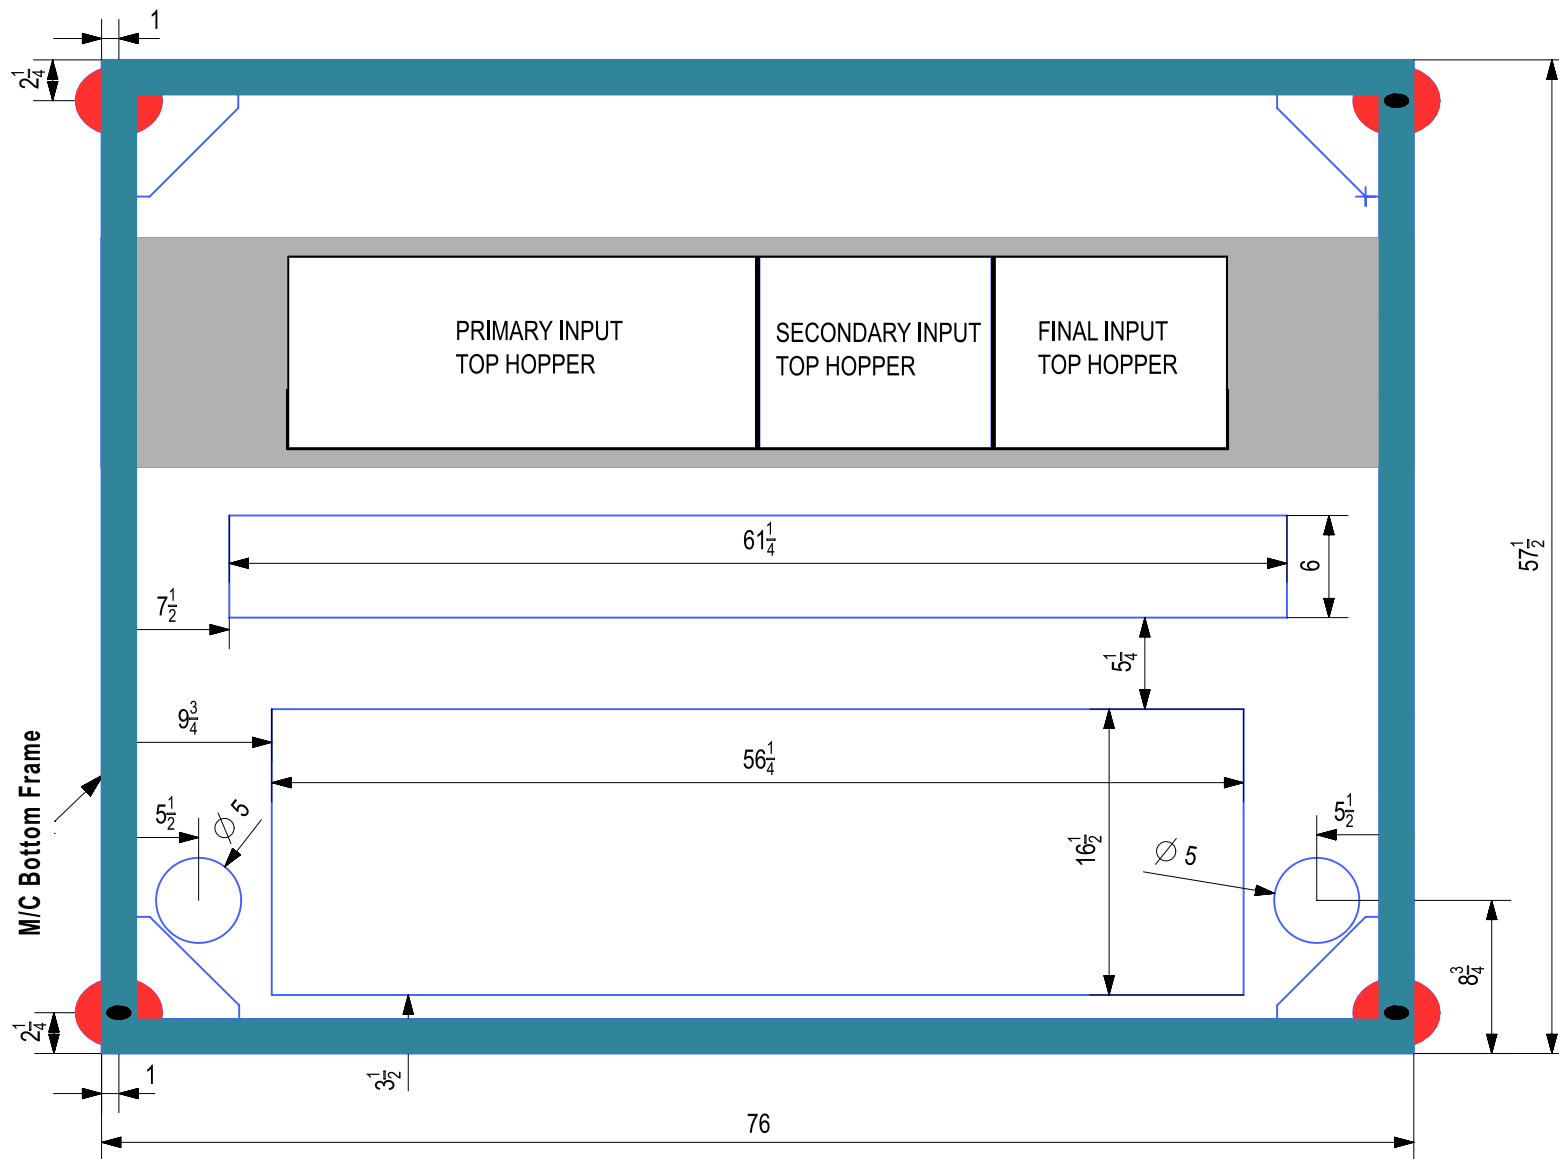

TOP HOPPER & BOTTOM CUTOUT POSITION DIMENSION

10B/16

M/C BACK SIDE

M/C LEFT SIDE

M/C FRONT SIDE

ALL DIMENSIONS ARE IN INCHES