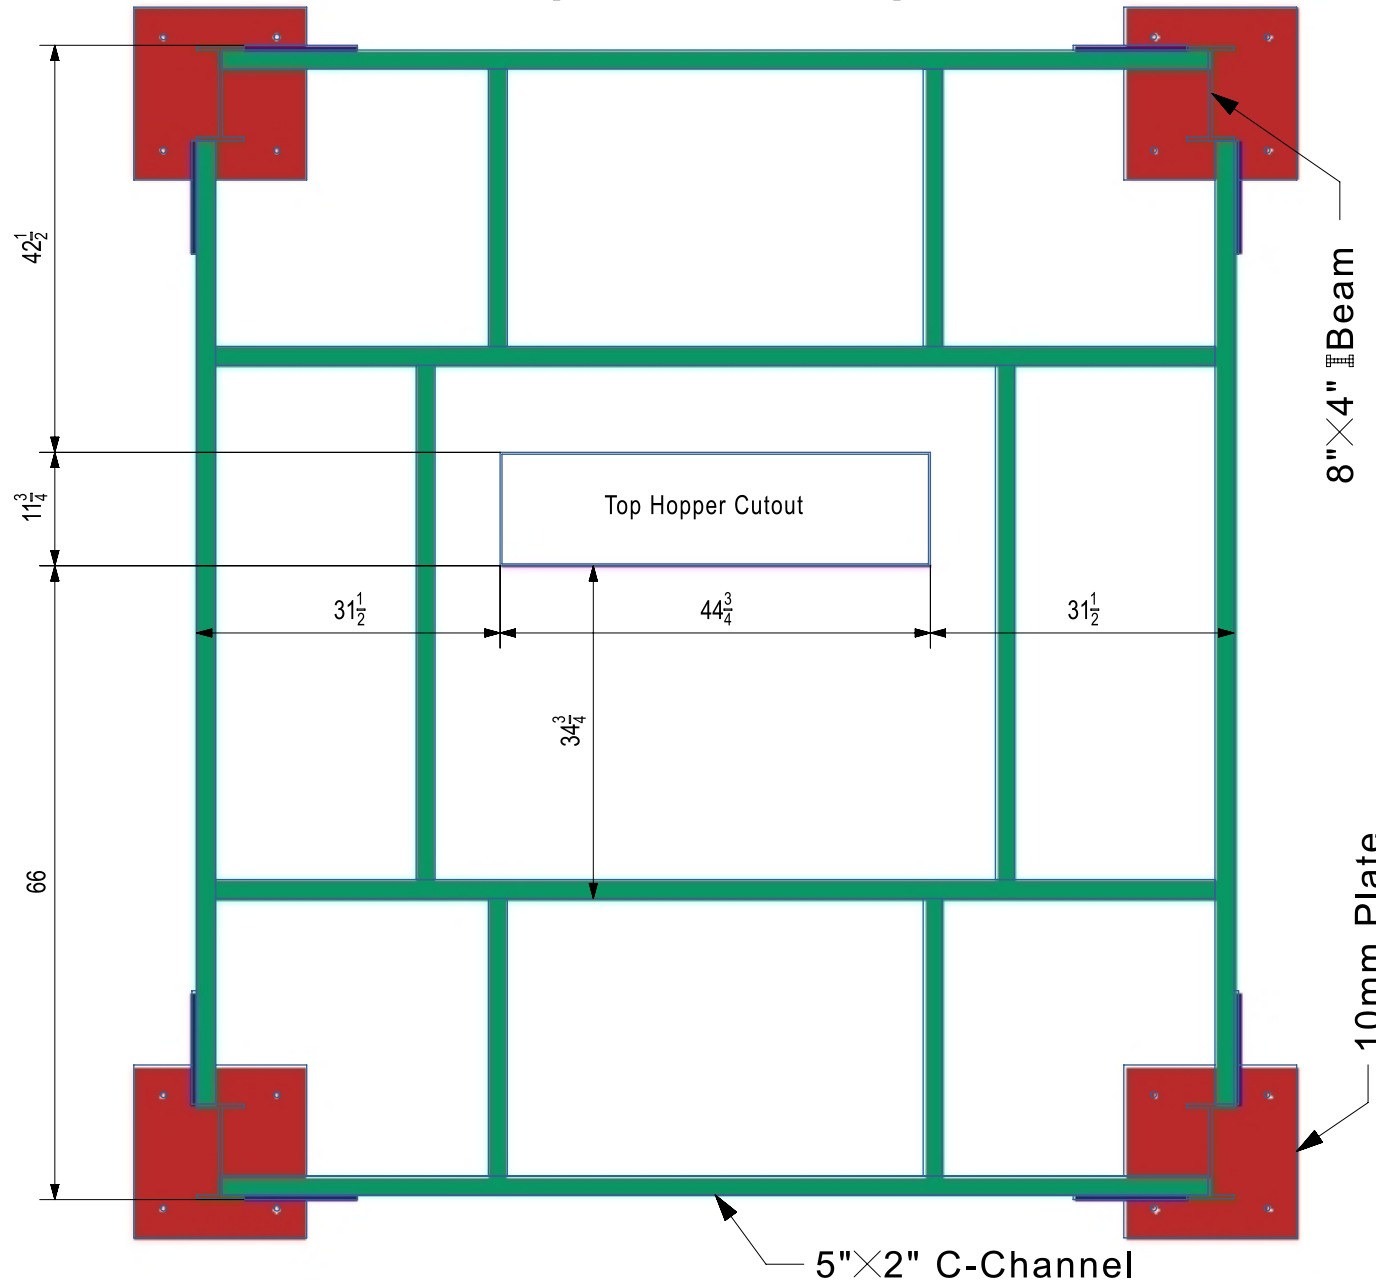

CABIN TOP SHEET CUTOUT DIMENSION

[TRENDZ T20 - 3 CHUTE]

7/16

ALL DIMENSIONS ARE IN INCHES