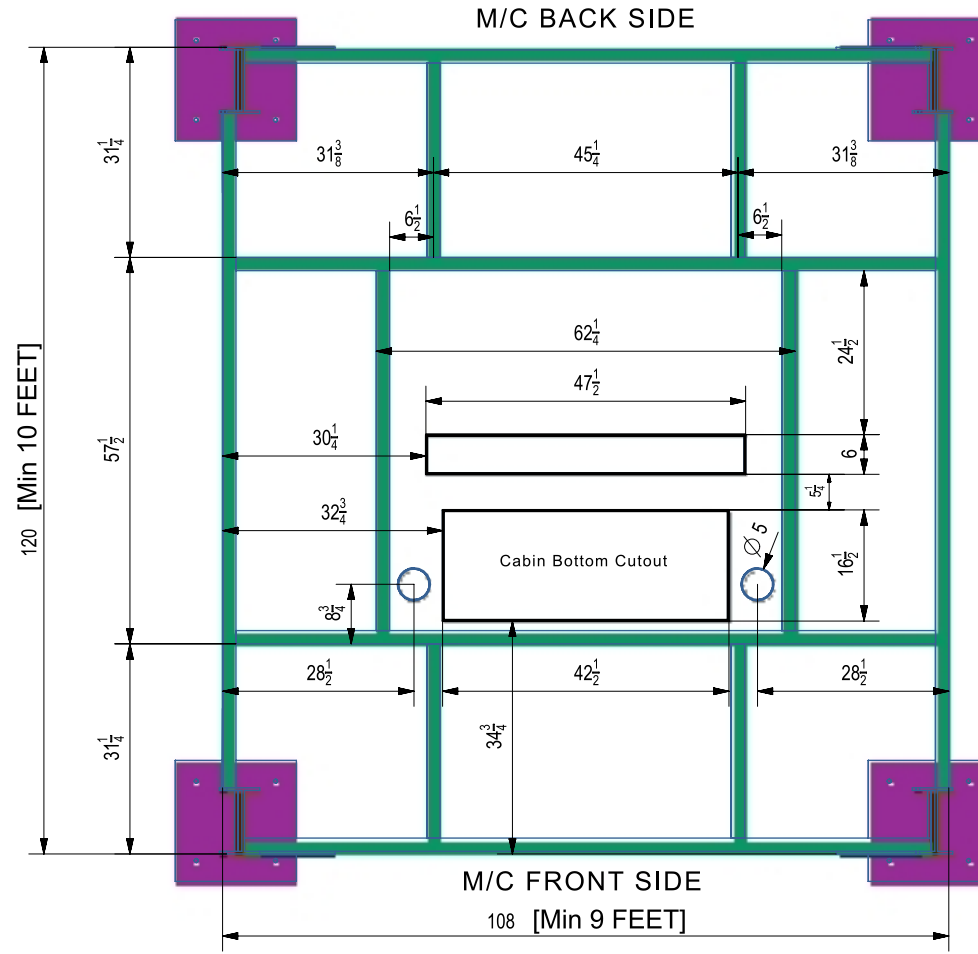

**CABIN BOTTOM SHEET CUTOUT DIMENSION**

TRENDZ T20 - 3 CHUTE

5/16

Cabin Bottom Cutout

ALL DIMENSIONS ARE IN INCHES